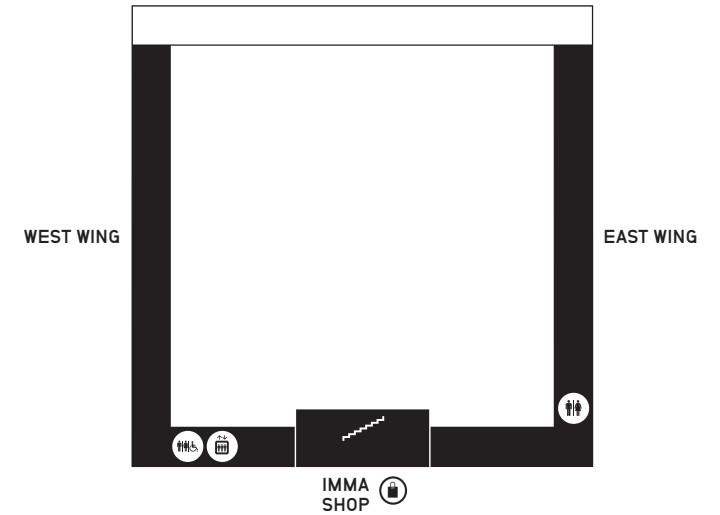

Irish Museum of Modern Art Floor Map

Basement

BASEMENT

Ground Floor

EAST GROUND
Andrea Geyer
When We

PROJECT SPACES
Closed for installation

FREUD CENTRE
IMMA Collection:
Freud Project
2016 – 2021
Gaze

First Floor