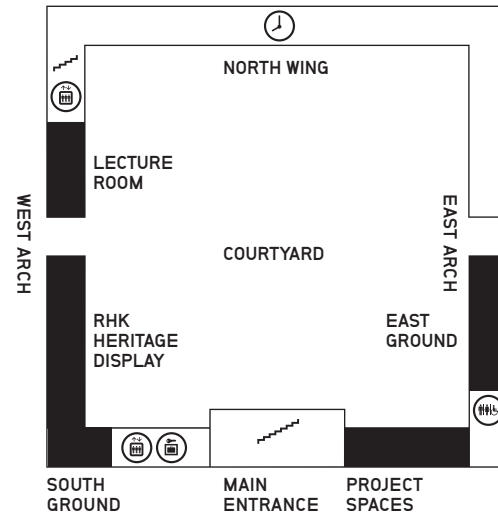

Irish Museum of Modern Art Floor Map

Basement

BASEMENT

Ground Floor

EAST GROUND
Andrea Geyer
When We

PROJECT SPACES
Closed for installation

FREUD CENTRE
IMMA Collection:
Freud Project
2016 – 2021
Gaze

First Floor